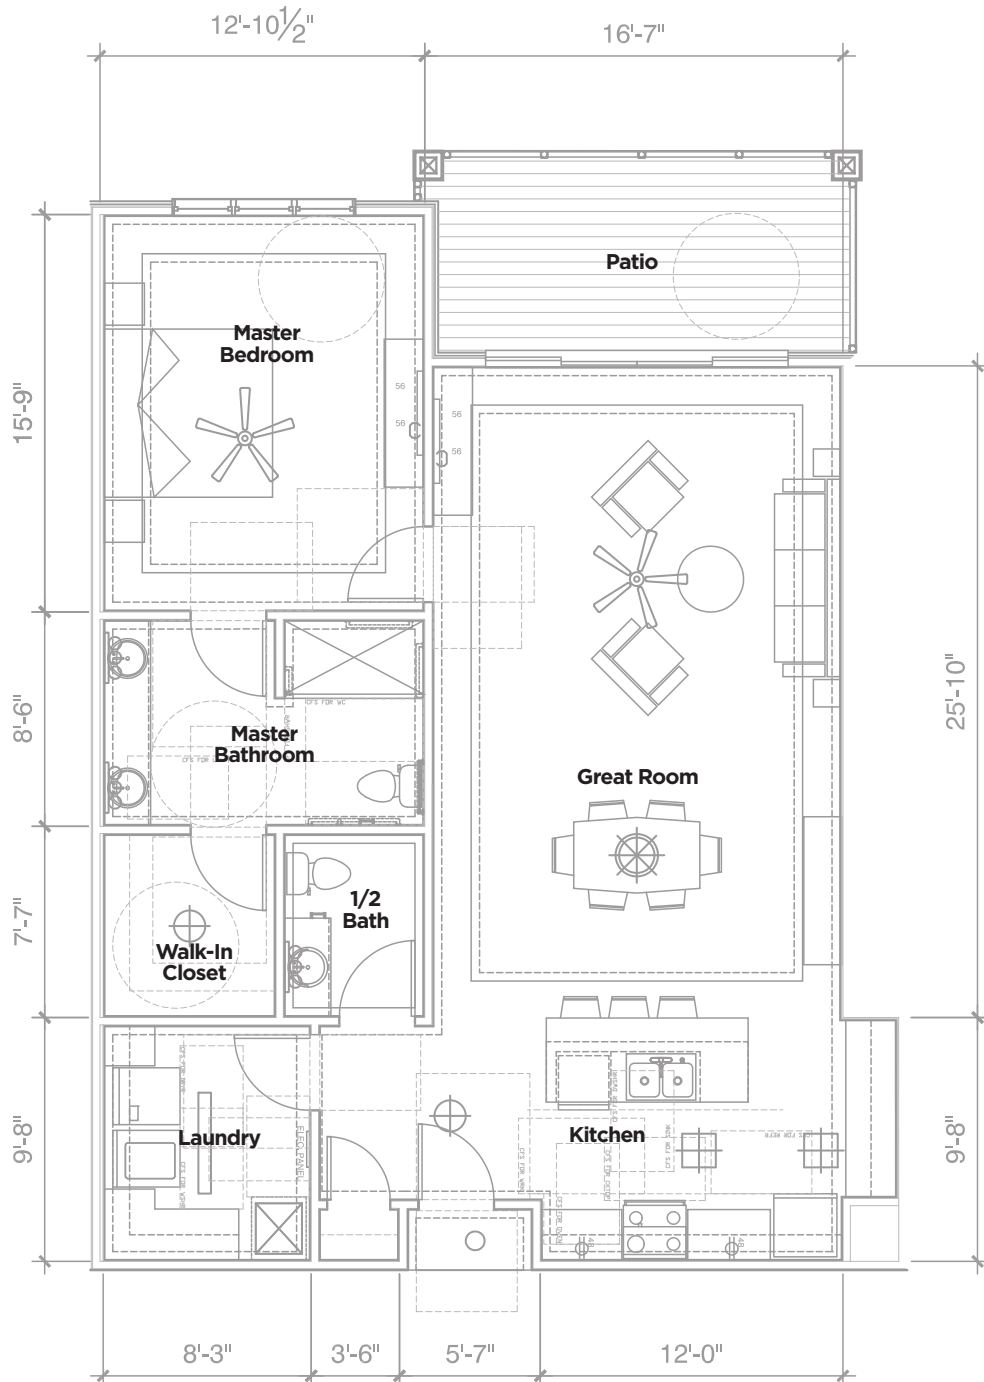

Cameryn | 1,268 Total Sq Ft

1 Bedroom – 1.5 Bath
1,154 Interior Sq Ft / 115 Patio Sq Ft

Cameryn | 1,268 Total Sq Ft

1 Bedroom – 1.5 Bath
1,154 Interior Sq Ft / 115 Patio Sq Ft

OFFICE (704) 896-7016

14012 Cameryn Elise Drive | Cornelius, NC 28031 | www.BaileysGlen.com for more information, directions and a tour of our homes