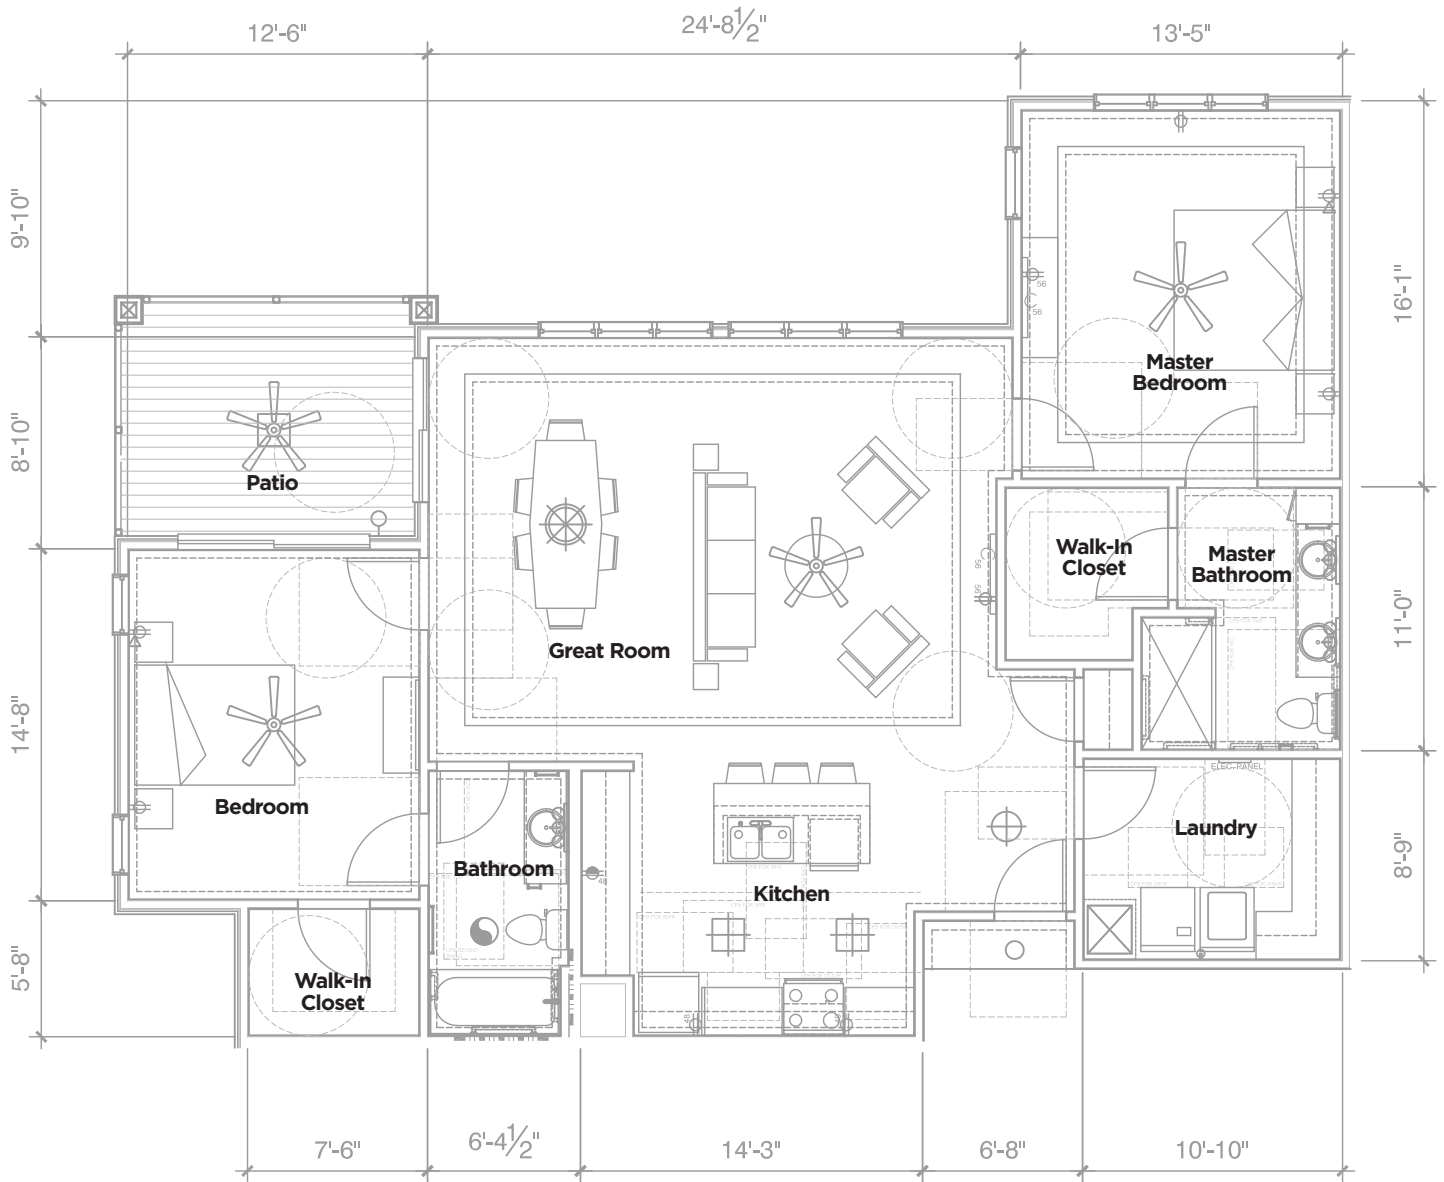

Madison | 1,513 Total Sq Ft

2 Bedroom – 2 Bath
1,381 Interior Sq Ft / 132 Patio Sq Ft

Madison | 1,513 Total Sq Ft

2 Bedroom – 2 Bath
1,381 Interior Sq Ft / 132 Patio Sq Ft

OFFICE (704) 896-7016

14012 Cameryn Elise Drive | Cornelius, NC 28031 | www.BaileysGlen.com for more information, directions and a tour of our homes