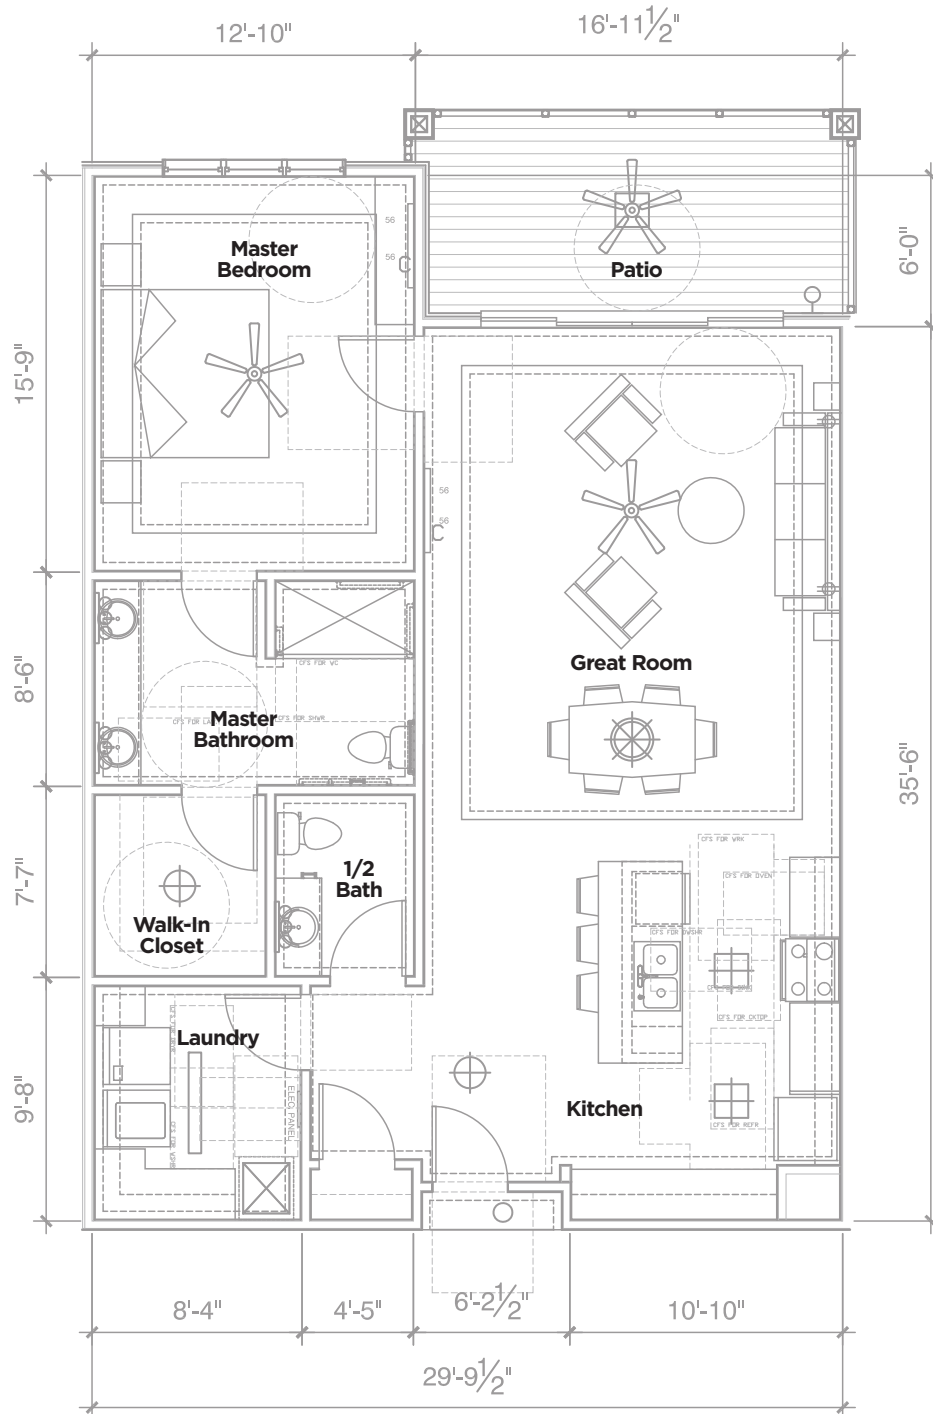

Saylor | 1,232 Total Sq Ft

1 Bedroom – 1.5 Bath
1,110 Interior Sq Ft / 122 Patio Sq Ft

Saylor | 1,232 Total Sq Ft

1 Bedroom – 1.5 Bath

1,110 Interior Sq Ft / 122 Patio Sq Ft

OFFICE (704) 896-7016

14012 Cameryn Elise Drive | Cornelius, NC 28031 | www.BaileysGlen.com for more information, directions and a tour of our homes